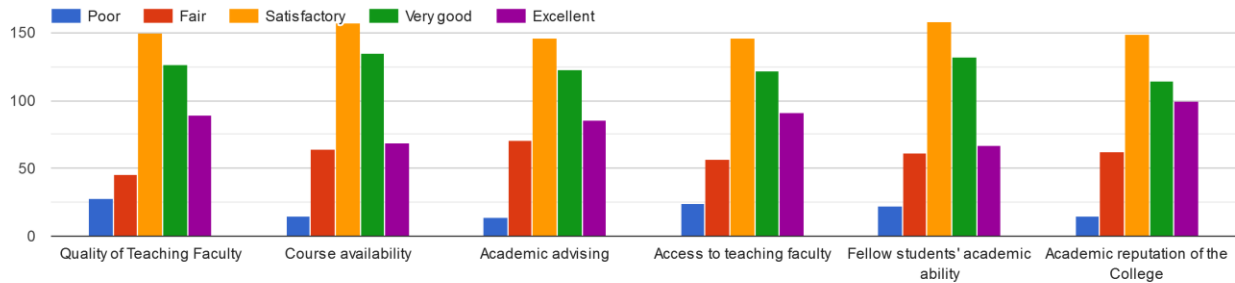

### Academic Year -2020-2021

### Report on Students Satisfaction Survey (SSS):

Students Satisfaction Survey (SSS) is one among these surveys. This survey includes majorly the questionnaire recommended by NAAC. Apart from Teaching-Learning and Evaluation aspects, the survey has included the institution infrastructural and welfare aspects too.

1. How would you rate the following aspects of your educational experience:

3. How would you rate the following aspects of student life at the College:

2. How would you rate the following services/facilities at the College: