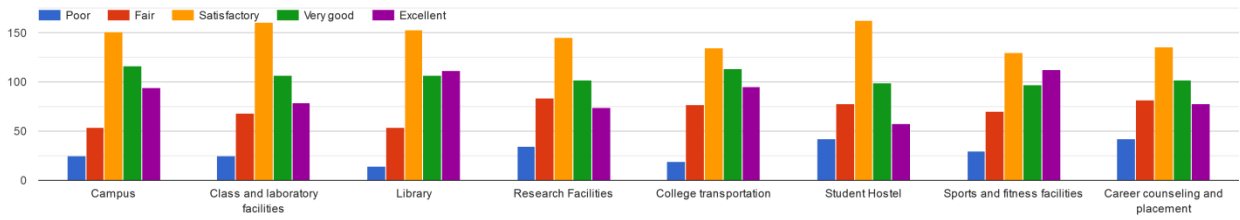

#### Instructions to fill the questionnaire

- ❖ All questions should be compulsorily attempted.
- ❖ Each question has five responses, choose the most appropriate one.
- ❖ The responses given by the students for the questionnaire provided to the students are given below.

1. How would you rate the following aspects of your educational experience:

3. How would you rate the following aspects of student life at the College:

2. How would you rate the following services/facilities at the College: